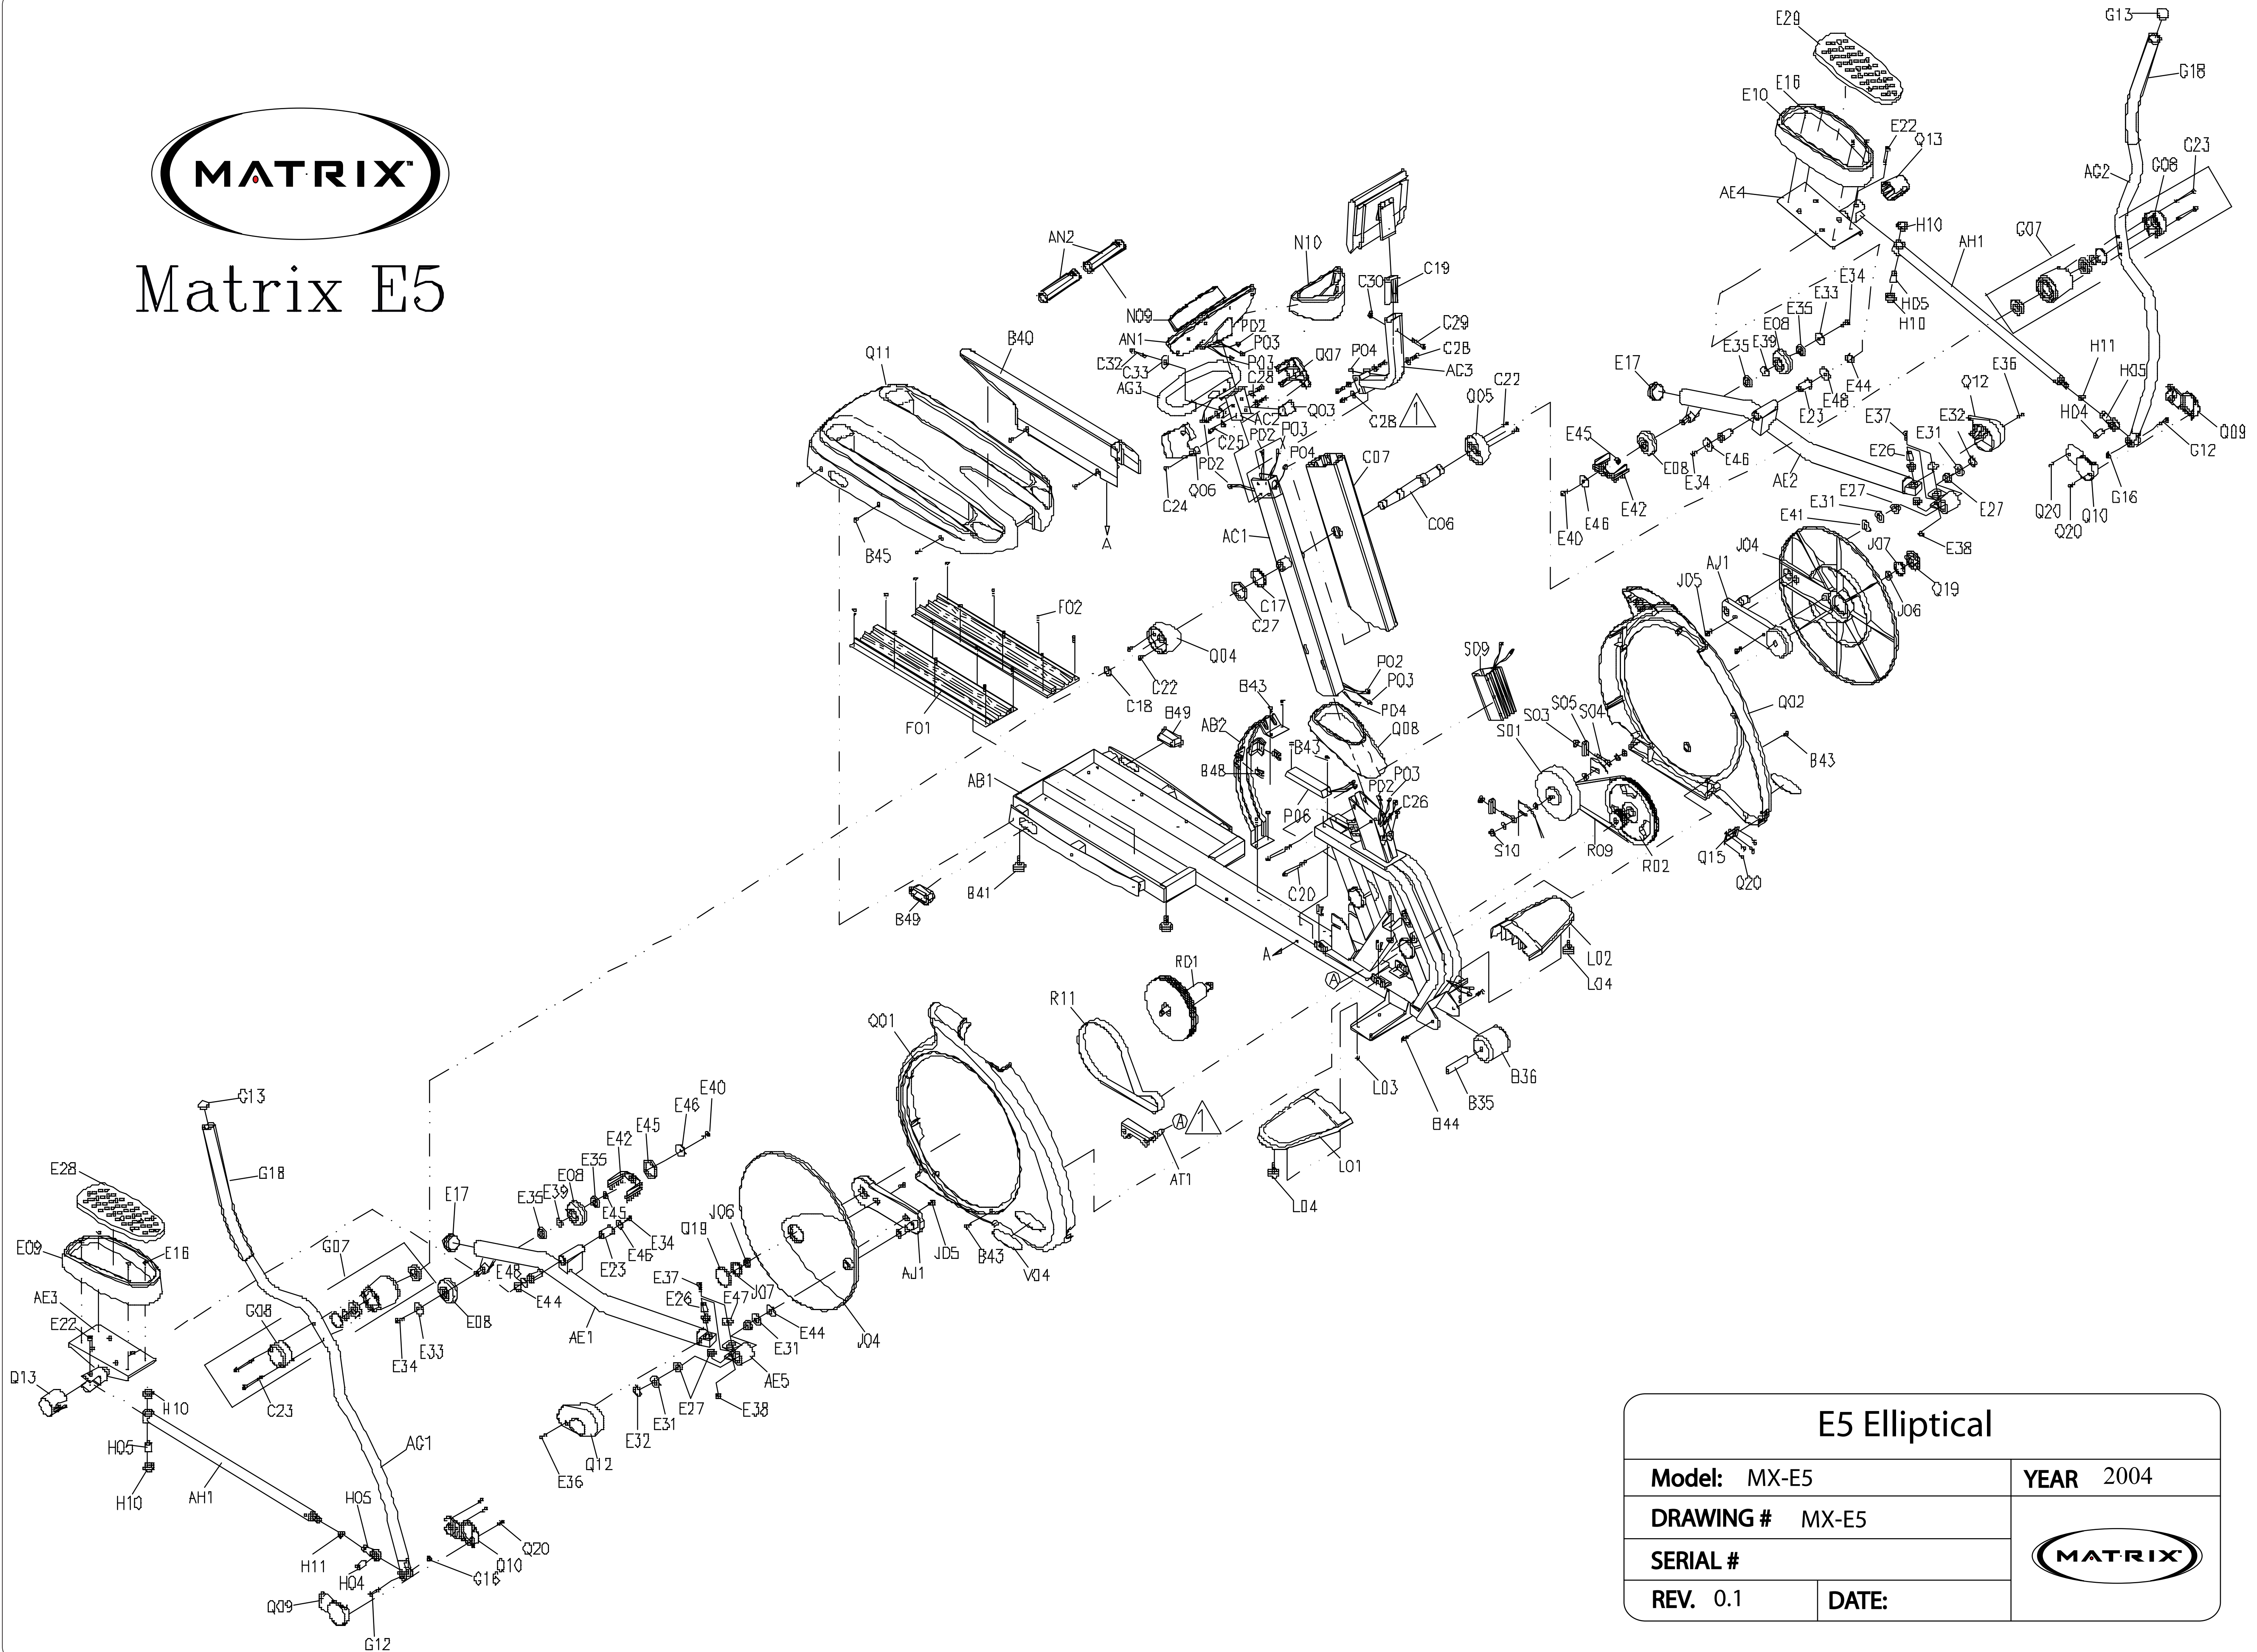

Matrix E5

E5 Elliptical	
Model: MX-E5	YEAR 2004
DRAWING # MX-E5	
SERIAL #	
REV. 0.1	